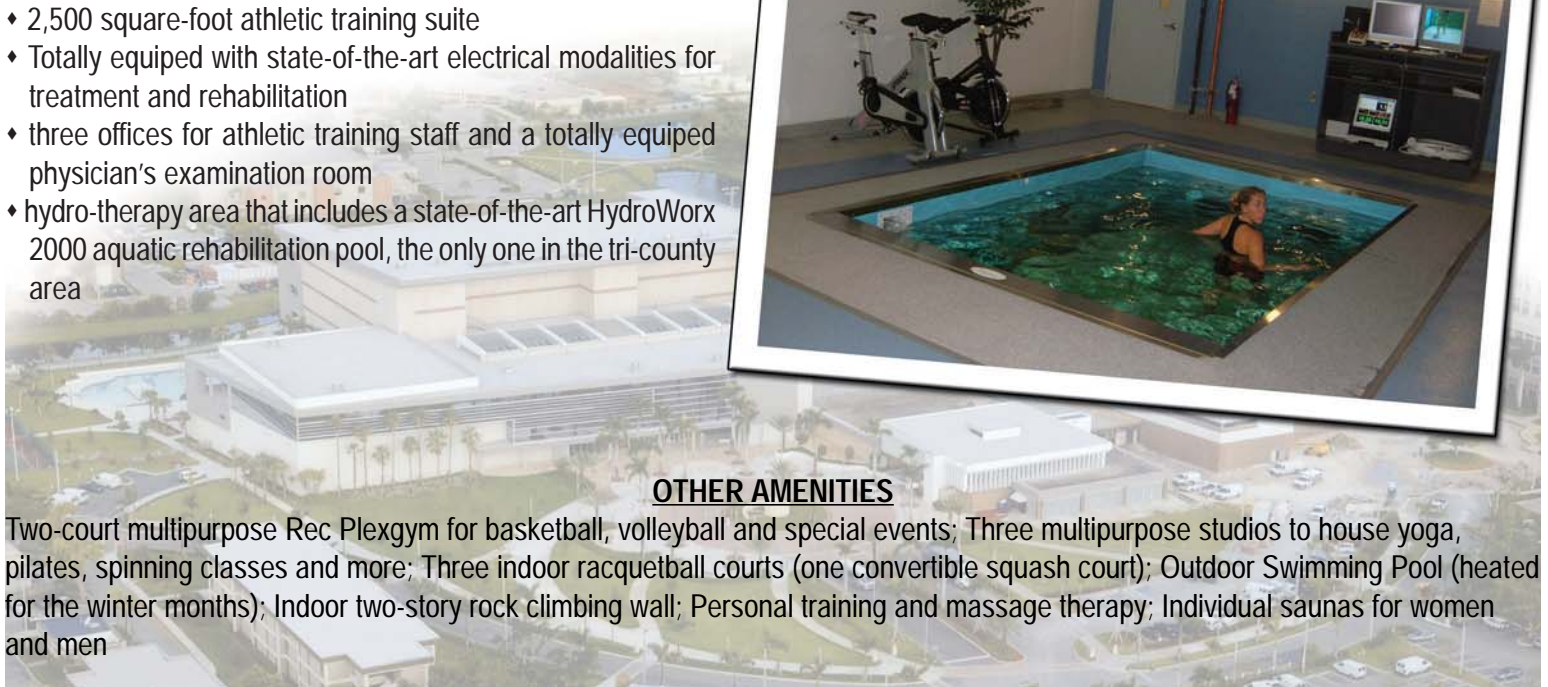

NSU DEPARTMENT OF ATHLETICS **UNIVERSITY CENTER ARENA** **“THE SHARK TANK”**

Nova Southeastern's newest construction project, the University Center, was completed in July of 2006. The revolutionary 300,000 square-foot, multi-use facility serves as a central hub for the NSU student community. The main arena, which seats 5,500, is the home for NSU's intercollegiate athletic program, and will host all of NSU's volleyball and men's and women's basketball home games. With one main game court, the arena also has two practice/game-ready courts on the upper level. The arena also has the state-of-the-art capabilities to host concerts, lectures, special events and more for NSU and the surrounding community.

TEAM LOUNGE

- ◆ Private meeting area for teams and student-athletes
- ◆ Quiet place to study or complete homework
- ◆ Great place to relax or hang-out before or after practice

ATHLETIC TRAINING/HYDROWORX POOL

- ◆ 2,500 square-foot athletic training suite
- ◆ Totally equipped with state-of-the-art electrical modalities for treatment and rehabilitation
- ◆ three offices for athletic training staff and a totally equipped physician's examination room
- ◆ hydro-therapy area that includes a state-of-the-art HydroWorx 2000 aquatic rehabilitation pool, the only one in the tri-county area

OTHER AMENITIES

Two-court multipurpose Rec Plexgym for basketball, volleyball and special events; Three multipurpose studios to house yoga, pilates, spinning classes and more; Three indoor racquetball courts (one convertible squash court); Outdoor Swimming Pool (heated for the winter months); Indoor two-story rock climbing wall; Personal training and massage therapy; Individual saunas for women and men