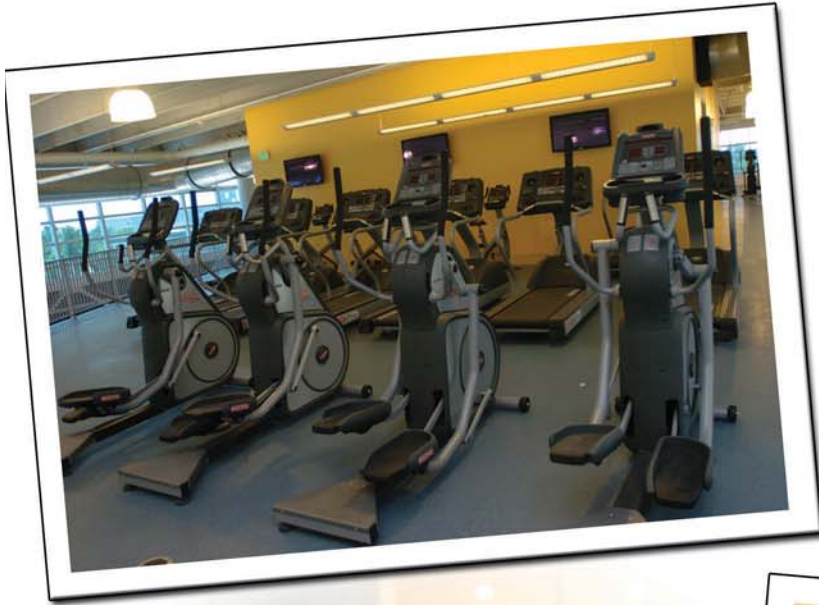

The main arena features 5,500 seats, each with a seat back. The main court provides for over 1,200 permanent chair-back seats, while the upper level has over 4,000 seats. The upper level houses the world's largest automated telescopic seating system, which adds over 2,000 chair-back seats on either side when extended.

OTHER AMENITIES

Two-court multipurpose Rec Plexgym for basketball, volleyball and special events; Three multipurpose studios to house yoga, pilates, spinning classes and more; Three indoor racquetball courts (one convertible squash court); Outdoor Swimming Pool (heated for the winter months); Indoor two-story rock climbing wall; Personal training and massage therapy; Individual saunas for women and men

NSU DEPARTMENT OF ATHLETICS

STRENGTH AND CONDITIONING

- ◆ 144,000 square-foot, three-story fitness and wellness area

CARDIO EQUIPMENT

- ◆ 98 pieces of Cardiovascular Equipment
- ◆ Cross Training machines
- ◆ Erg machines
- ◆ Treadmills
- ◆ Bikes
- ◆ Elliptical machines
- ◆ Upper body cycle

STRENGTH AND CONDITIONING EQUIPMENT

- ◆ 84 pieces of Strength Equipment
- ◆ StarTrac Instinct, Impact and Classic machines
- ◆ Free weights
- ◆ Multi Stations
- ◆ Benches and racks
- ◆ Four Human Sport Multi Directional Movement apparatus